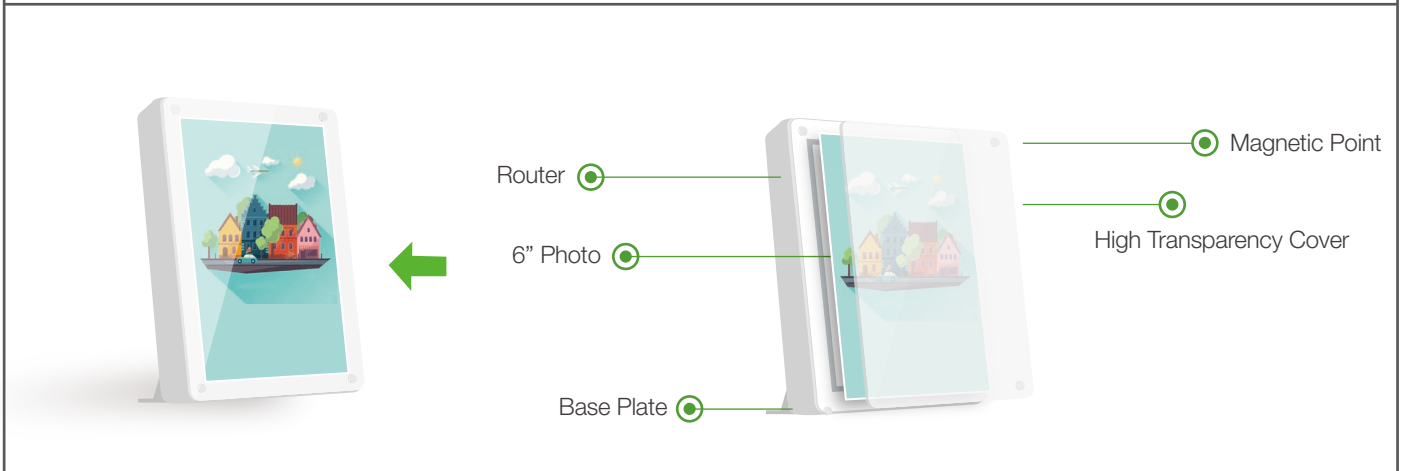

AIR FRAME

Dual – Band Wireless Frame Router

Overview

AirFrame is a home use wireless router. With 802.11ac technology, the AirFrame takes Wi-Fi speeds over the top. Now you can reach data rates of up to 733Mbps, which means up to 2x faster Wi-Fi. Featuring simultaneous dual-band 802.11ac Wi-Fi. That means it transmits at both the 2.4GHz and 5GHz frequencies at the same time. So no matter which band your wireless devices use, they'll automatically connect to the best available band for the fastest possible performance.

The AirFrame is designed as a stylish photo frame, allowed user to put the 6 inches photo into it and also easily to change it, thus making the router a good looking homeware while providing better wireless coverage.

2.4GHz/5GHz

FRAME

Video

Music

Gaming

Document

Picture

Diagram