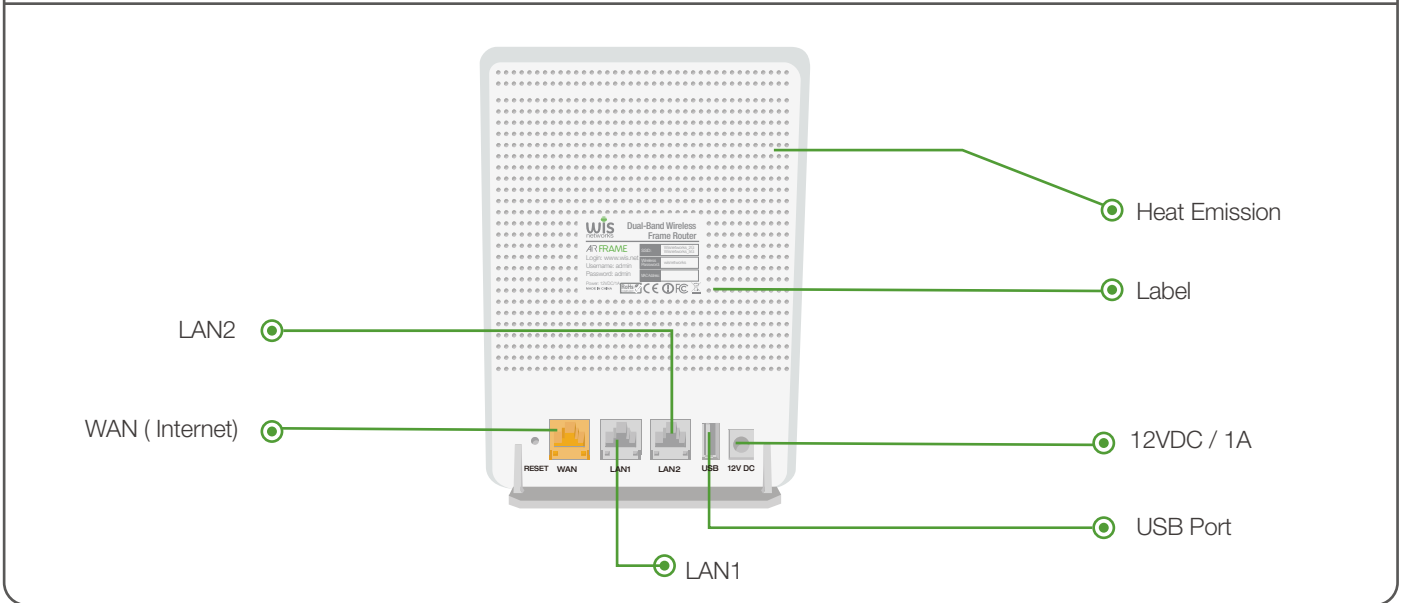

The AirFrame is designed as a stylish photo frame, allowed user to put the 6 inches photo into it and also easily to change it, thus making the router a good looking homeware while providing better wireless coverage.

2.4GHz/5GHz

FRAME

Video

Music

Gaming

Document

Picture

Diagram

◎ Specification

| Wireless Features | |
|---------------------------|---|
| Wireless Standards | - IEEE 802.11a/n/ac, 5GHz - IEEE 802.11b/g/n, 2,4GHz |
| Frequency | - 2.4GHz and 5GHz |
| Speed | - 5GHz: Up to 433Mbps - 2.4GHz: Up to 300Mbps |
| Tx Power | - < 20dBm |
| Wireless Bridge /Repeater | - Repeat Signal from other Wi-Fi System |
| Rx Sensitivity | - 5GHz, 6Mbps: -96dBm, HT20@MCS9: -71dBm, HT40@MCS9: -66dBm, HT80@MCS9: -63dBm - 2.4GHz, 54M: -77dBm, HT20@MCS15: -74dBm, HT40@MCS15: -72dBm |
| Wireless Security | - WEP, WPA / WPA2, WPA-PSK/ WPA2-PSK encryption |
| Hardware Features | |
| Interface | - 2*10/100Mbps LAN Ports - 1*10/100Mbps WAN Ports - 1*USB 2.0 Port |
| LEDs | - WAN, LAN1, LAN2, 2.4GHz, 5GHz |
| Power | - 12VDC / 1A |
| Antenna | - 2 * 5dBi dual-band internal antenna |
| Dimension | 130*33*180 |
| Environment | -Operating Temp: 32 to 104°F (0 to 40°C) -Operating Humidity: 10% to 90% non-condensing |
| Software Features | |
| WAN Types | - PPPoE/DHCP/Static |
| DHCP | - DHCP Server / Client |
| QoS | - WMM, Bandwidth Control |
| Access Control | -MAC Address filter |
| Forwarding | - Port Forward / DMZ / UPnP |
| USB Sharing | - LAN File Sharing |
| Parental Control | -MAC / Time / Domain |
| Management | - Web interface / Smart Phone*Remote management |
| System Requirement | -Microsoft Windows XP, Vista or Windows 7, Windows 8, MAC OS, UNIX or Linux, |