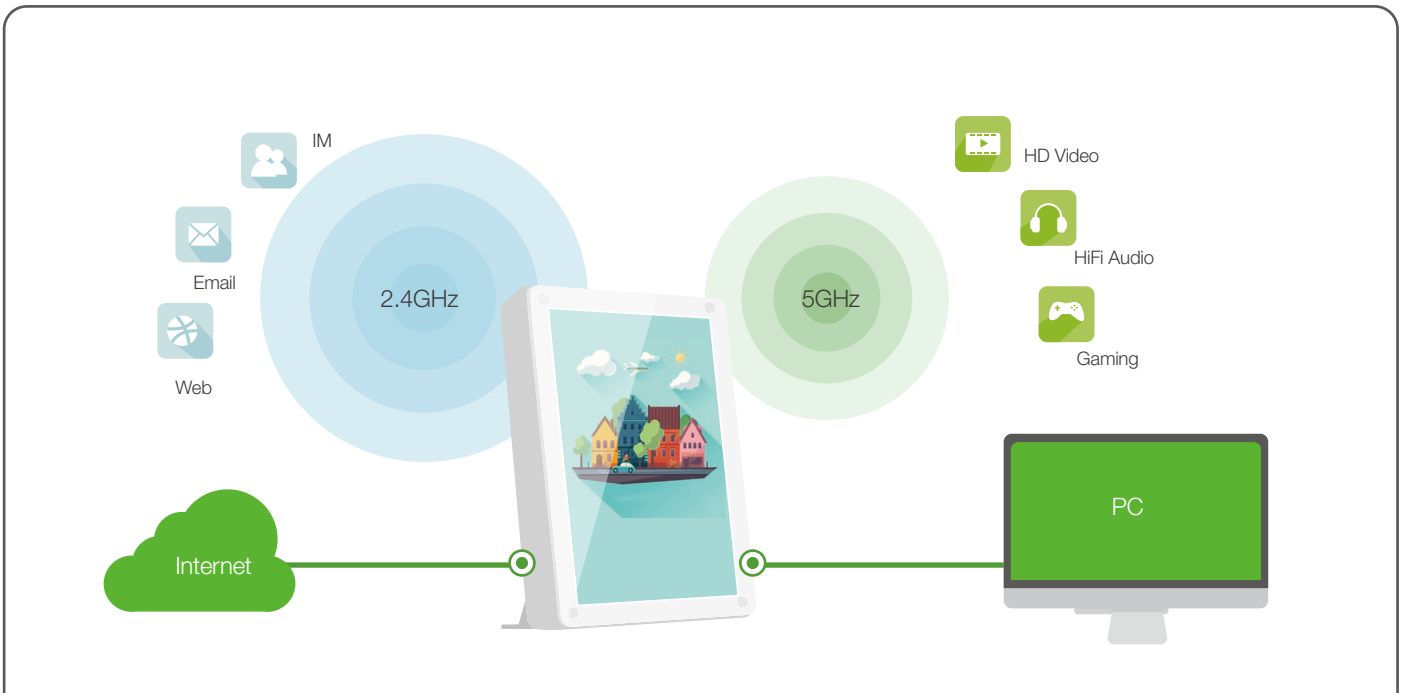

AIR FRAME

Dual – Band Wireless Frame Router

Overview

AirFrame is a home use wireless router. With 802.11ac technology, the AirFrame takes Wi-Fi speeds over the top. Now you can reach data rates of up to 733Mbps, which means up to 2x faster Wi-Fi. Featuring simultaneous dual-band 802.11ac Wi-Fi. That means it transmits at both the 2.4GHz and 5GHz frequencies at the same time. So no matter which band your wireless devices use, they'll automatically connect to the best available band for the fastest possible performance.

The AirFrame is designed as a stylish photo frame, allowed user to put the 6 inches photo into it and also easily to change it, thus making the router a good looking homeware while providing better wireless coverage.

2.4GHz/5GHz

FRAME

Video

Music

Gaming

Document

Picture

Diagram