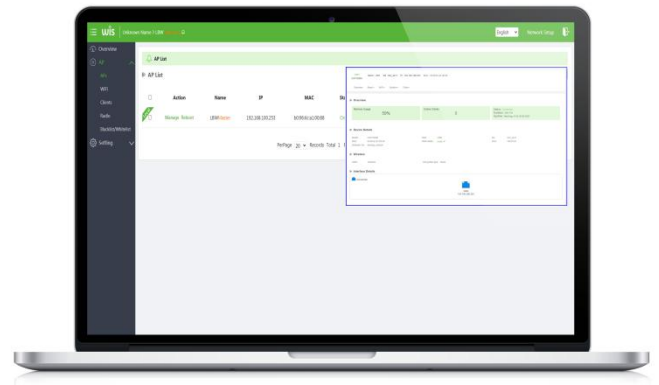

Integrated Fat/Fit AP + AC Architecture

WisCloud Controller is refined designed to suit all Wisnetworks enterprise class AP equipments. A single controller can centrally supervise and manage the WiFi networks and multiple, distributed APs could be taken care and work in a more effective way.

Easy-to-use Interface

No special training is required to operate the controller system. The main parameters of one/multi-WU\N networks is available on the dashboard. Simple design would also help to easily realize the real-time status monitoring and customized

One minute network configuration

Using the intelligent centrally management between Ac and AP can quickly synchronize wireless configuration into each AP to complete a unified construction of the wireless network configurations.

Unlimited AP Numbers

Unlimited AP numbers controlled by WisCloud controller would provide best experience for customers to plan and expand the WU\N networks.

One Wiscloud Controller Supports for Unlimited AP Numbers