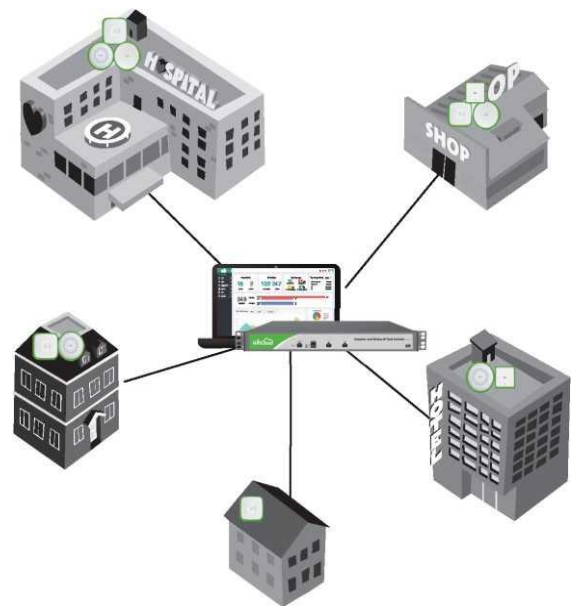

Feature

Enterprise Level Radio Chipset

The high speed 1.2GHz Qualcomm CPU and 512MB DDR makes WisCloud access points much powerful to provide a stable connectivity and multifunctional wireless networks.

Supports Fat AP & Fit AP Mode

All wireless network solution is completed by integrated fit ap and controller. While fat AP is quite perfect for users who owns a few APs.working with standalone. Fit AP is more suitable for enterprise / ISP level wireless network and massive deployment.

Support for Standard 802.3af/at

WisCloud Access Point is able to be supplied power 802.3af PoE technology and make it more flexible to deploy the device in indoor ceiling environment.

Various APs Optional

meet different requirements from customers, we provide corresponding AP with different feature parameters including frequency, speed, tx power and installation method etc.

Model	WCAP-Lite	WCAP-AC-S	WCAP-AX
Frequency	2,4GHz	2,4GHz & 5GHz	2,4GHz & 5GHz
2.4GHz speed	300Mbps	300Mbps	574Mbps
2.4GHz MIMO	2*2	2*2	2*2
5GHz speed	-	867Mbps	1201Mbps
5GHz MIMO	-	2*2	2*2
PoE	802.3af/at	802.3af/at	802.3af/at
Ceiling Mount	√	√	√
Tx power	23dbm	23dbm	23dbm
Distance	100m	150m	150m