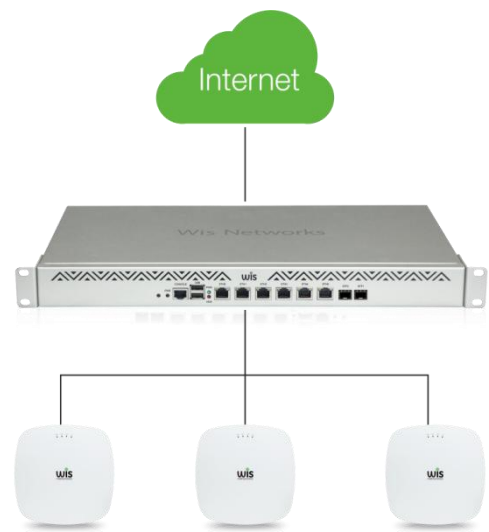

Integrated Fat/Fit AP + AC Architecture

WisCloud Controller is refined designed to suit all Wisnetworks enterprise class AP equipments. A single controller can centrally supervise and manage the WiFi networks and multiple, distributed APs could be taken care and work in a more effective way.

Easy-to-use Interface

No special training is required to operate the controller system. The main parameters of one/multi-WU\N networks is available on the dashboard. Simple design would also help to easily realize the real-time status monitoring and customized

One minute network configuration

Using the intelligent centrally management between Ac and AP can quickly synchronize wireless configuration into each AP to complete a unified construction of the wireless network configurations.

Unlimited AP Numbers

Unlimited AP numbers controlled by WisCloud controller would provide best experience for customers to plan and expand the WU\N networks.

One Wiscloud Controller Supports for Unlimited AP Numbers