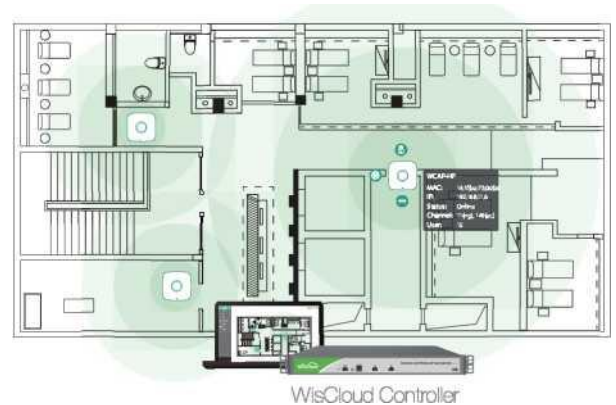

Integrated Fat/Fit AP + AC Architecture

WisCloud Controller is refined designed to suit all Wisnetworks enterprise class AP equipments. A single controller can centrally supervise and manage the WiFi networks and multiple, distributed APs could be taken care and work in a more effective way.

Easy-to-use Interface

No special training is required to operate the controller system. The main parameters of one/multi-WU\N networks is available on the dashboard. Simple design would also help to easily realize the real-time status monitoring and customized

One minute network configuration

Using the intelligent centrally management between Ac and AP can quickly synchronize wireless configuration into each AP to complete a unified construction of the wireless network configurations.

Unlimited AP Numbers

Unlimited AP numbers controlled by WisCloud controller would provide best experience for customers to plan and expand the WU\N networks.

One Wiscloud Controller Supports for Unlimited AP Numbers