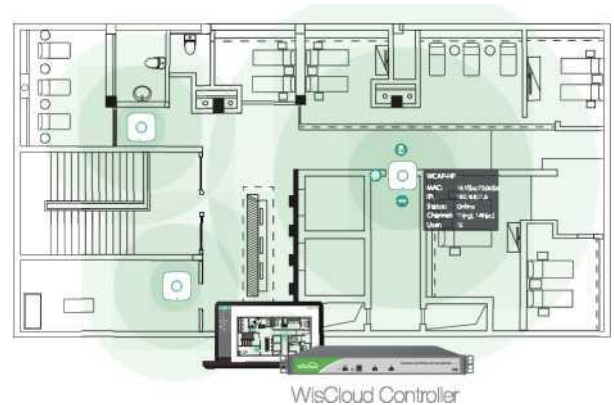

Integrated Fat/Fit AP + AC Architecture

WisCloud Controller is refined designed to suit all Wisnetworks enterprise class AP equipments. A single controller can centrally supervise and manage the WiFi networks and multiple, distributed APs could be taken care and work in a more effective way.