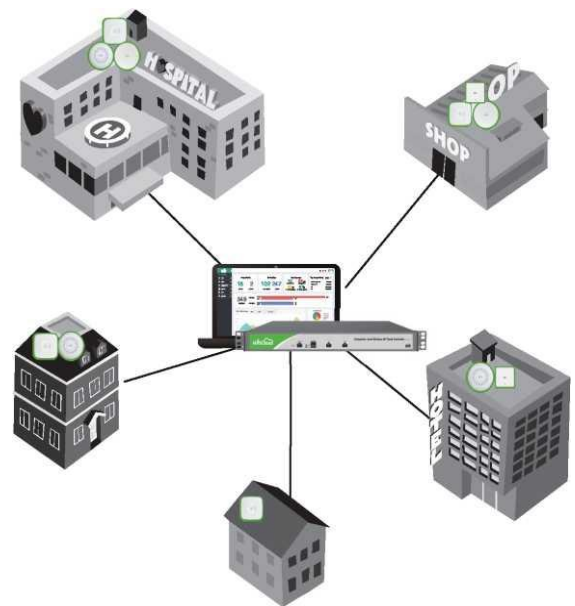

Feature

Enterprise Level Radio Chipset

The high speed 1.2GHz Qualcomm CPU and 512MB DDR makes WisCloud access points much powerful to provide a stable connectivity and multifunctional wireless networks.

Various APs Optional

meet different requirements from customers, we provide corresponding AP with different feature parameters including frequency, speed, tx power and installation method etc.

Supports Fat AP & Fit AP Mode

All wireless network solution is completed by integrated fit ap and controller. While fat AP is quite perfect for users who owns a few APs working with standalone. Fit AP is more suitable for enterprise / ISP level wireless network and massive deployment.

Support for Standard 802.3af/at

WisCloud Access Point is able to be supplied power 802.3af PoE technology and make it more flexible to deploy the device in indoor ceiling environment.