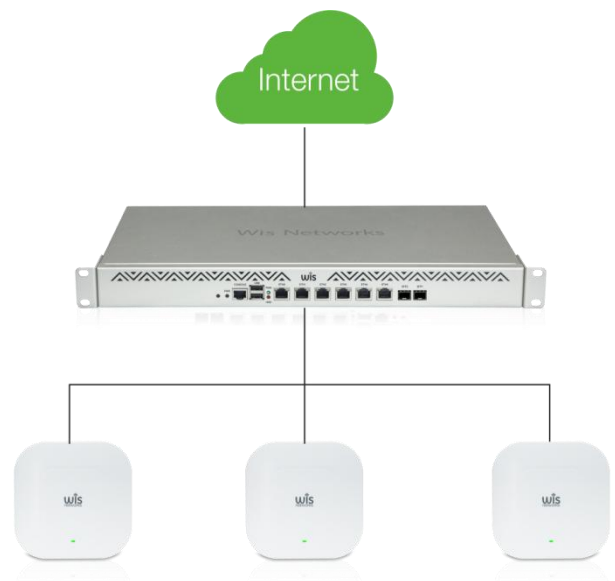

One Wiscloud Controller Supports for Unlimited AP Numbers