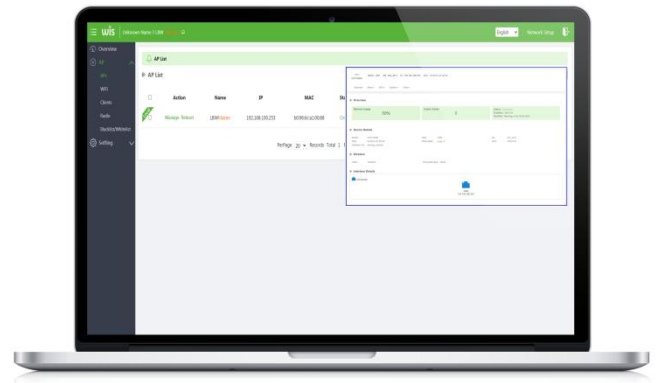

WIS Networks Ltd.

info@wisnetworks.com

www.wisnetworks.com

Integrated Fat/Fit AP + AC Architecture

WisCloud Controller is refined designed to suit all Wisnetworks enterprise class AP equipments. A single controller can centrally supervise and manage the WiFi networks and multiple, distributed APs could be taken care and work in a more effective way.

Easy-to-use Interface

No special training is required to operate the controller system. The main parameters of one/multi-WU\N networks is available on the dashboard. Simple design would also help to easily realize the real-time status monitoring and customized

One minute network configuration

Using the intelligent centrally management between Ac and AP can quickly synchronize wireless configuration into each AP to complete a unified construction of the wireless network configurations.